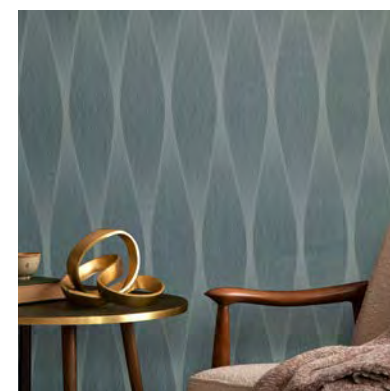

All Colors

Weight: Type II 20 oz | Width: 52"/54" | Backing: Non-Woven | Match: 24" Straight Match Pattern | Fire Rating: Class A | Low VOC

CM168-3057

CM168-3058

CM168-3059

More from Command

Spec Data

All Solutions