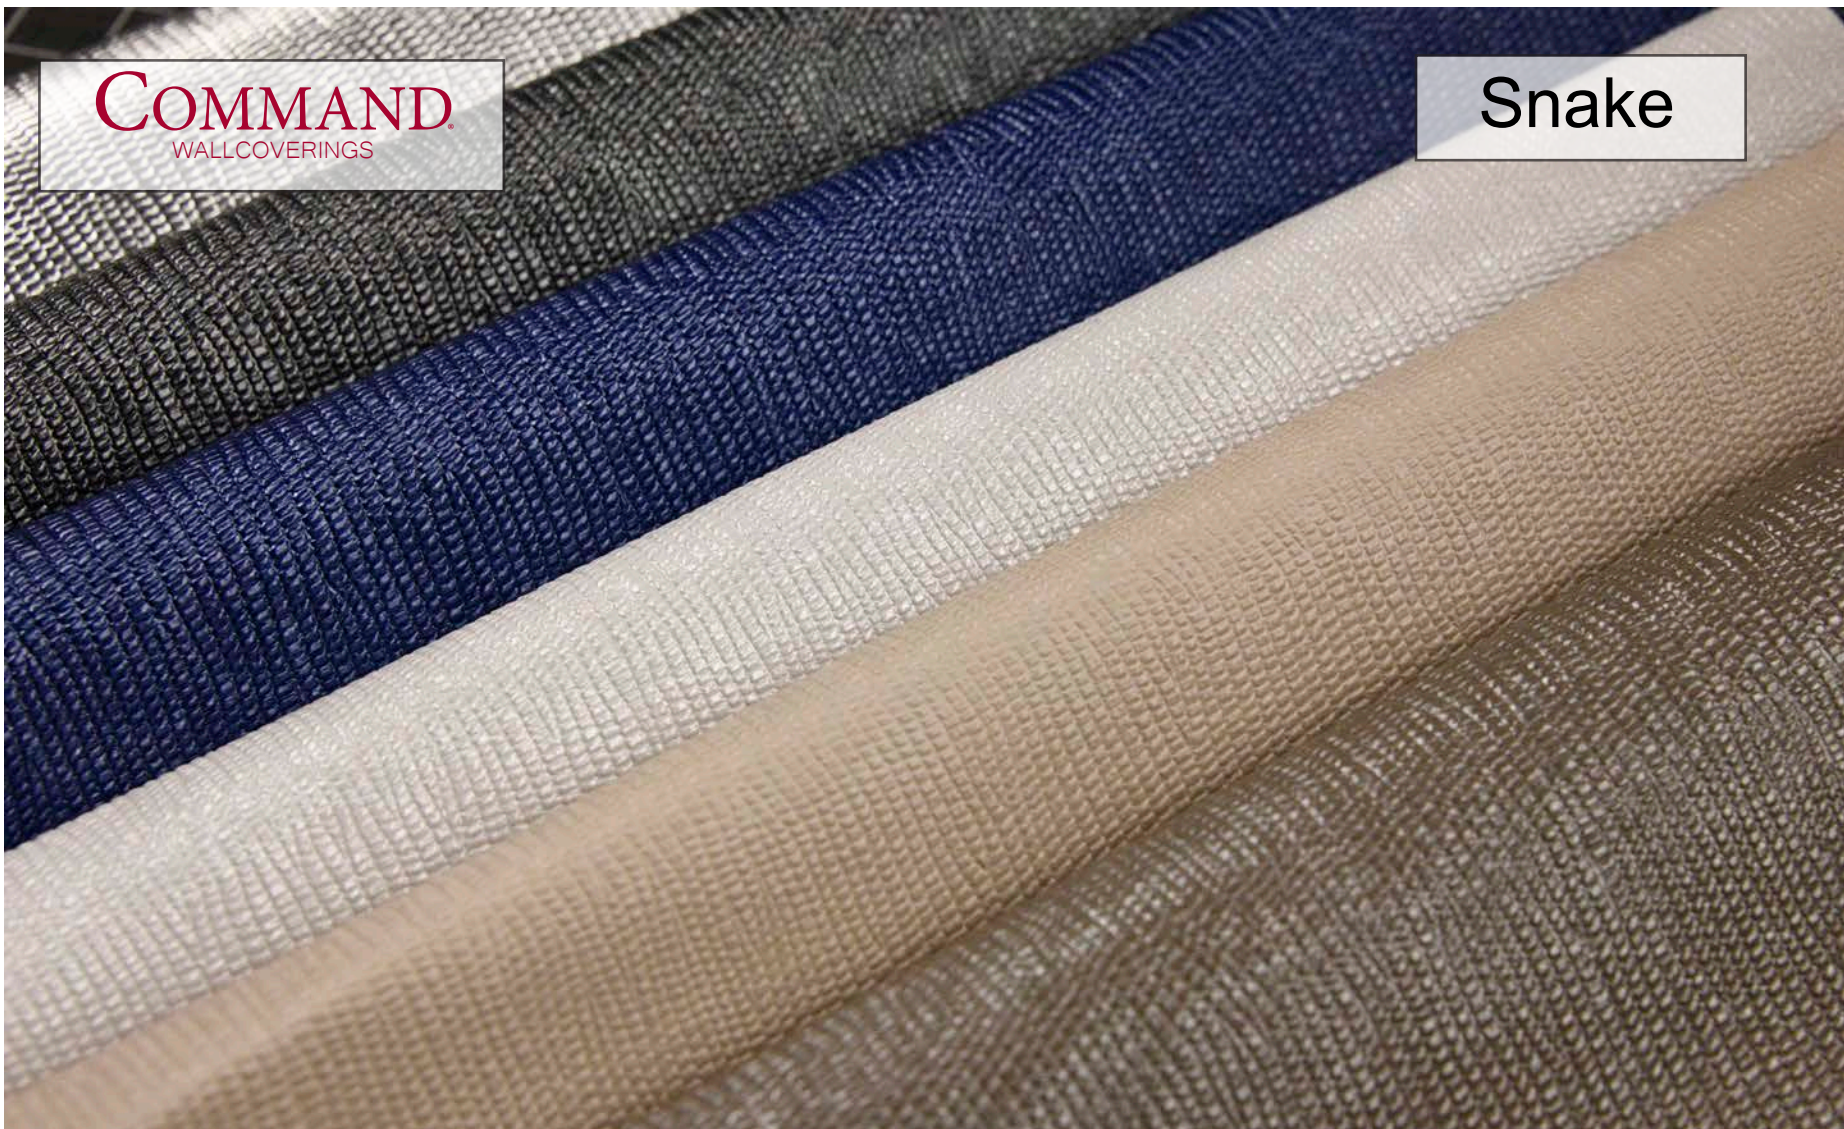

Click for CM142-2737

Click for CM142-2738

Click for CM142-2739

Click for CM142-2740

Made in the U.S.A.

Click for All Colors

Weight: Type II 20 oz | Width: 52/54" | Backing: Osnaburg/Non-Woven\* | Match: Random Reversible | NSF Certified  
Fire Rating: Class A | Passes Class A NFPA 101 Life Safety Code | Passes NFPA 286 Corner Burn Test | Custom Colors Available

Click for CM142-2741

Click for CM142-2742\*  
This swatch comes in Mylar

Click for CM142-2743

Click for more patterns by Command

Click for Product Specs

Click to be Social

Click for all Solutions